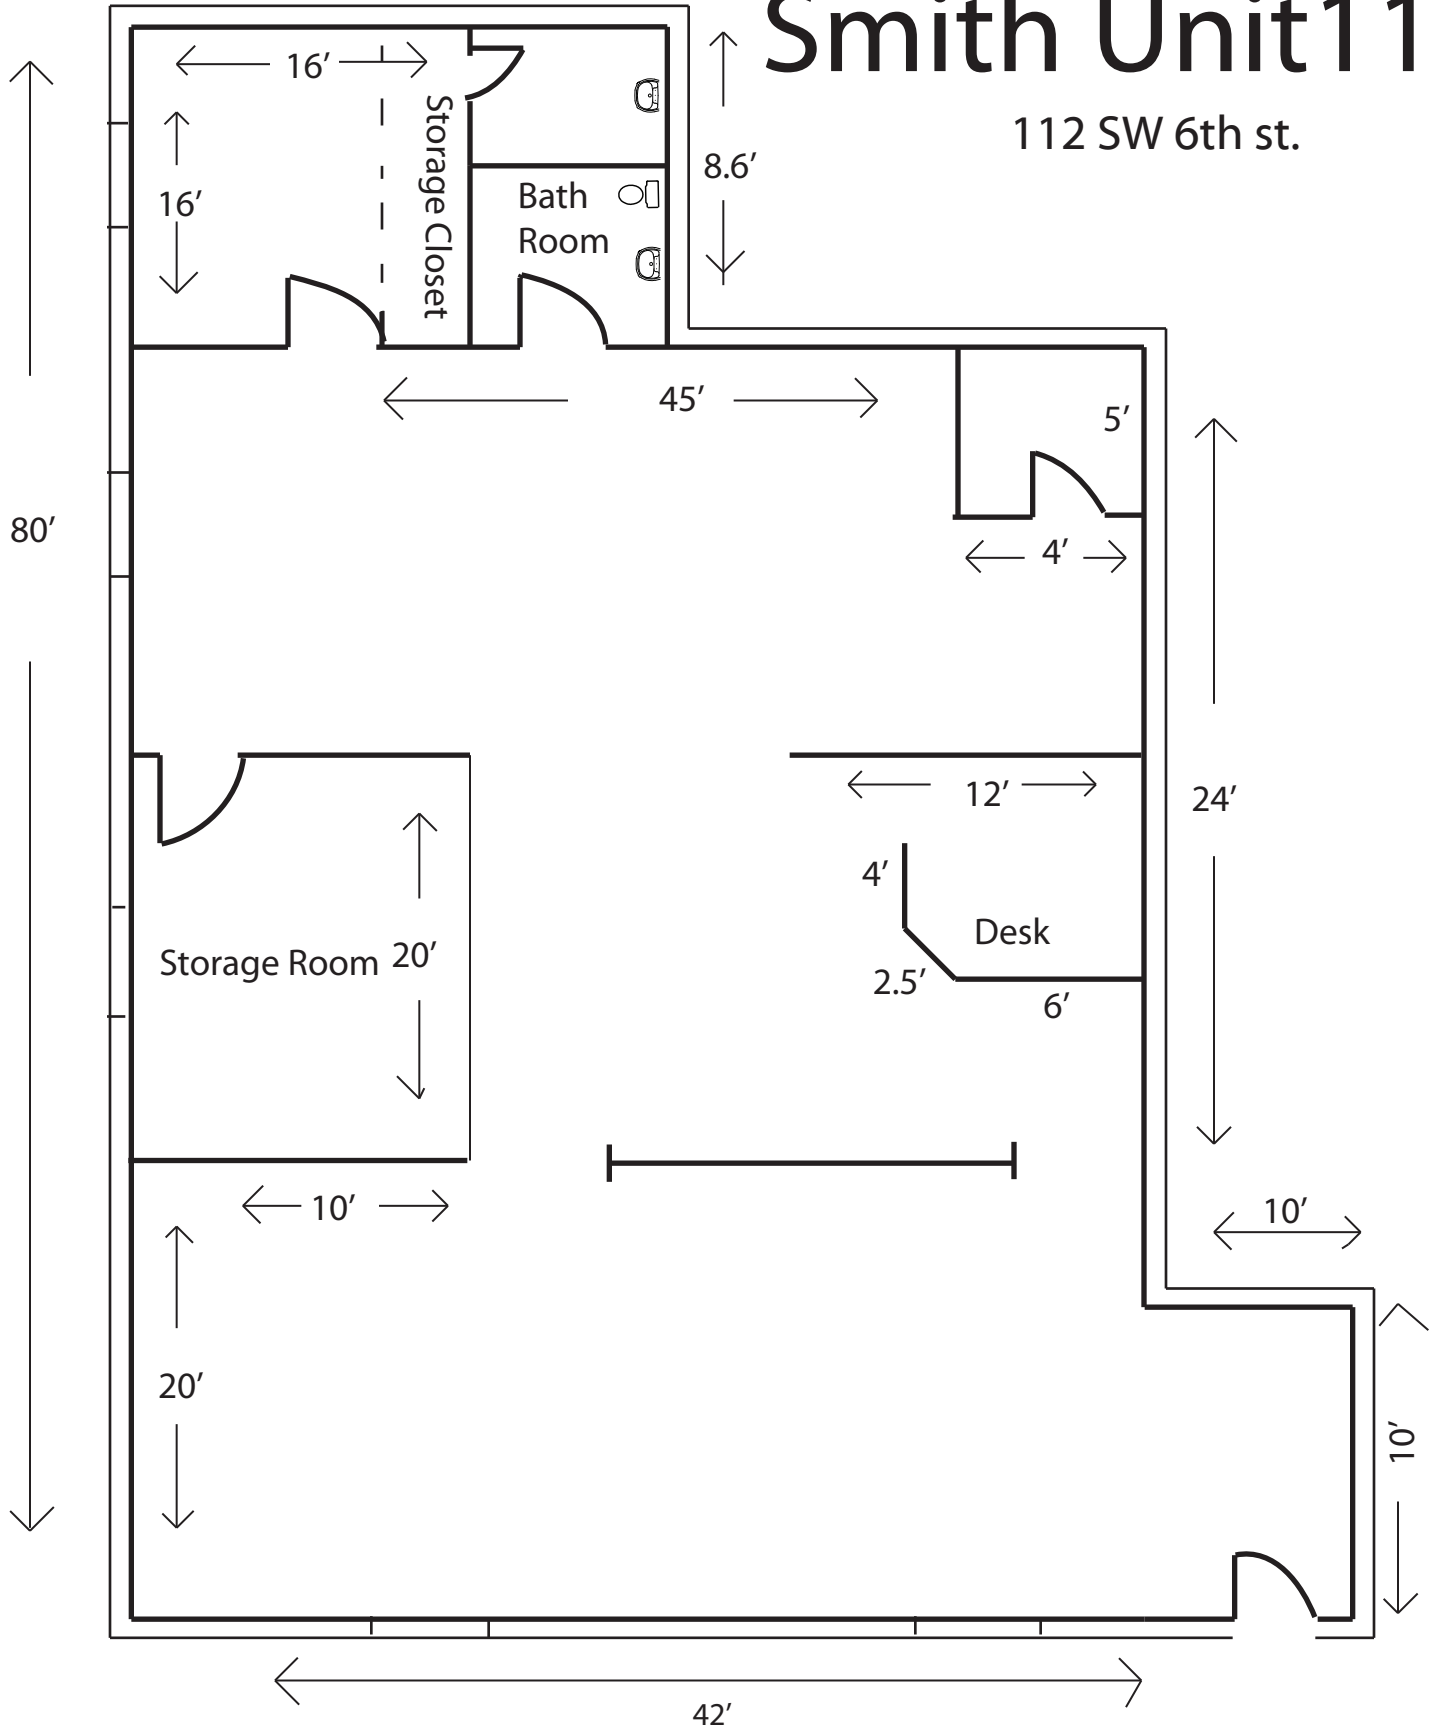

# Smith Unit 112

112 SW 6th st.

Professionally managed by: ▼ Trimark Properties 321 SW 13th Street (352) 376-6223

Floorplans are not drawn to scale; Measurements are approximations only.