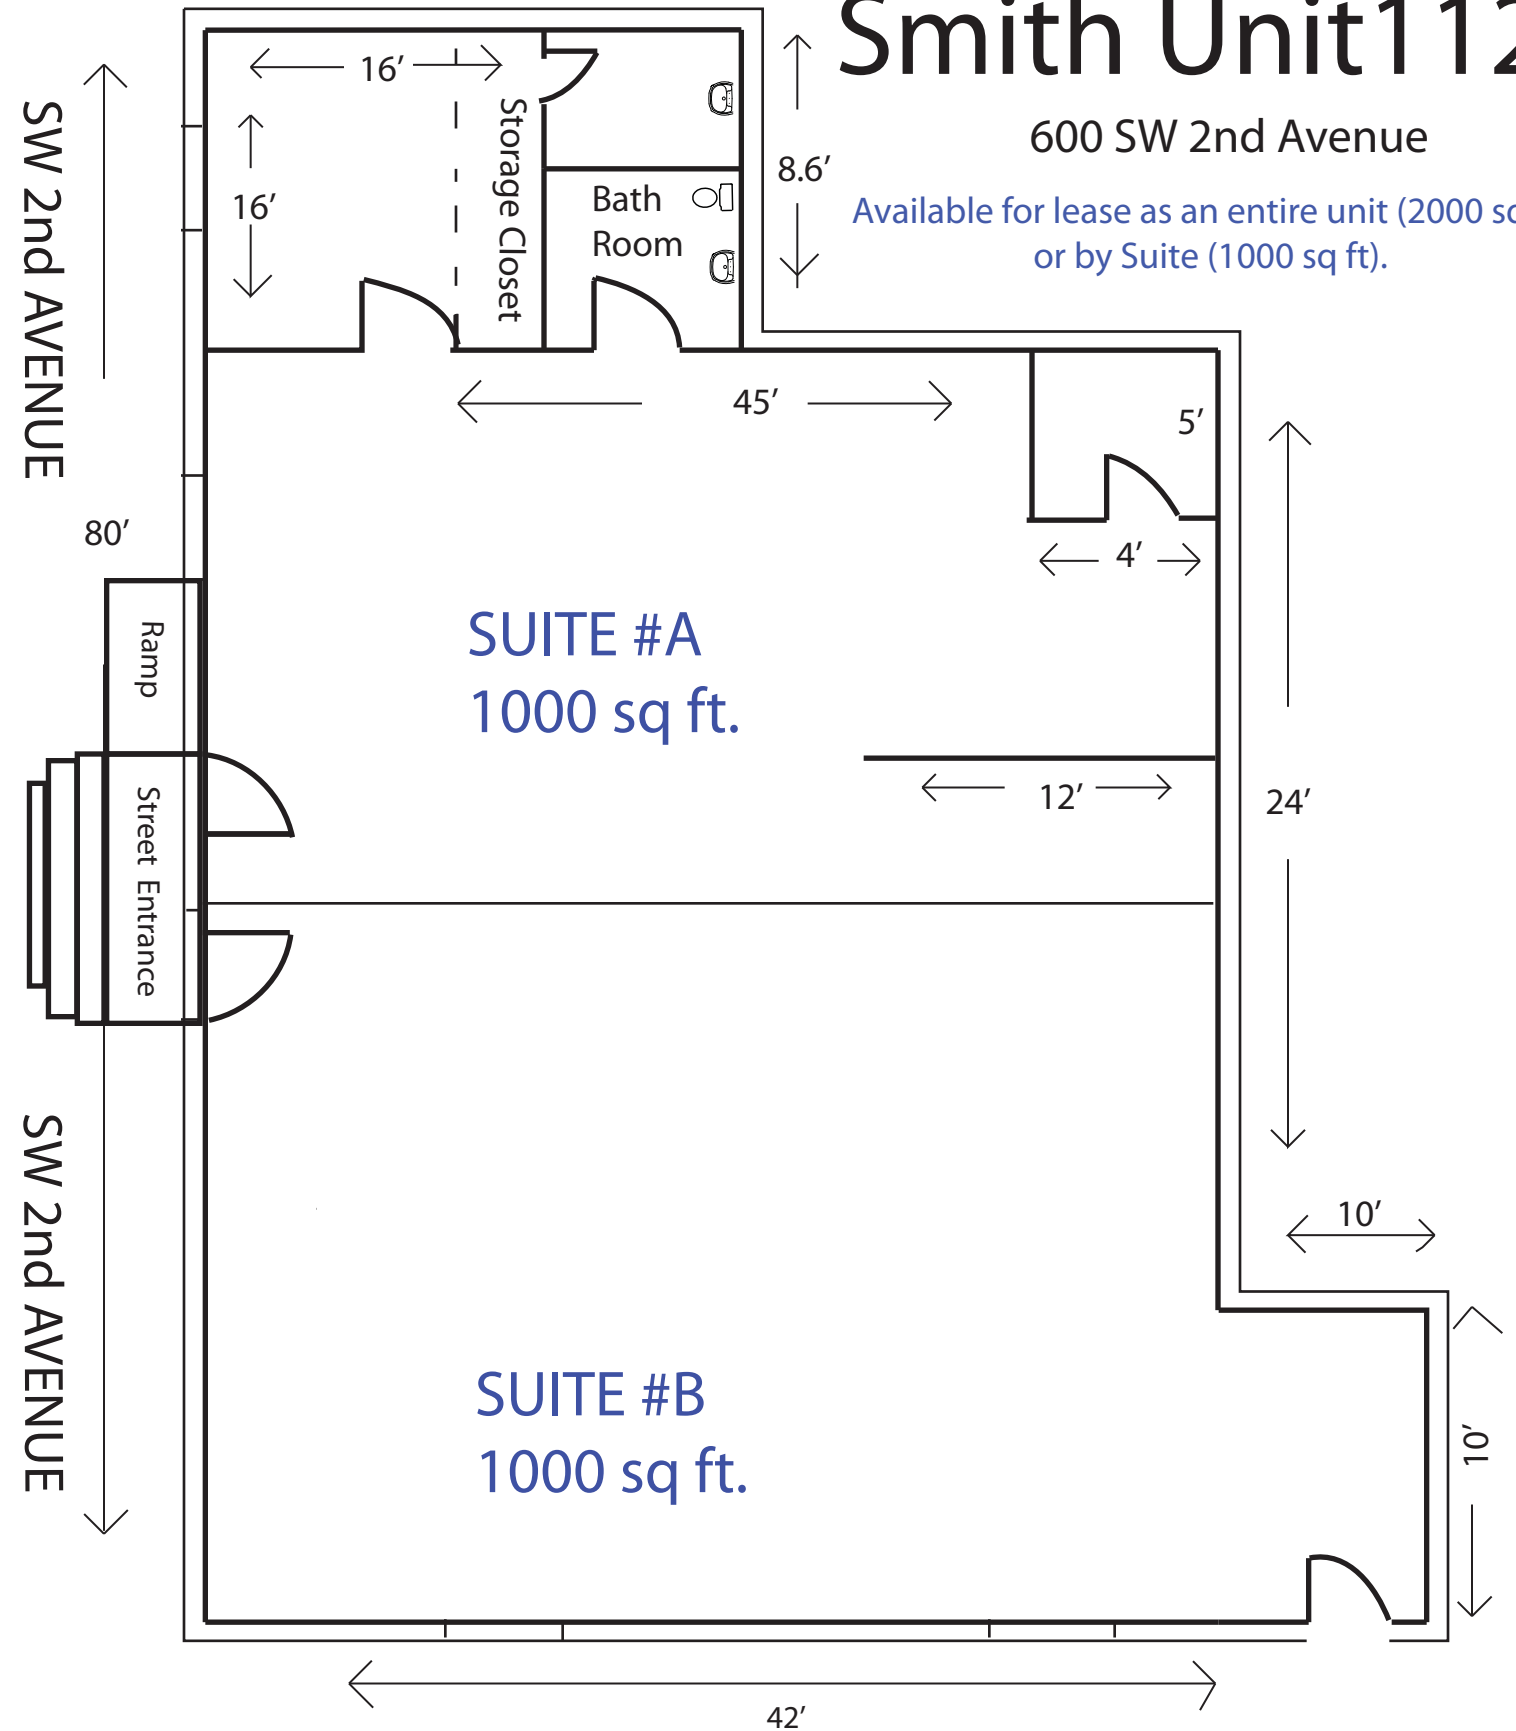

Smith Unit 112

600 SW 2nd Avenue

Available for lease as an entire unit (2000 sq ft)
or by Suite (1000 sq ft).

Professionally managed by: ▾ Trimark Properties 321 SW 13th Street (352) 376-6223

Floorplans are not drawn to scale; Measurements are approximations only.